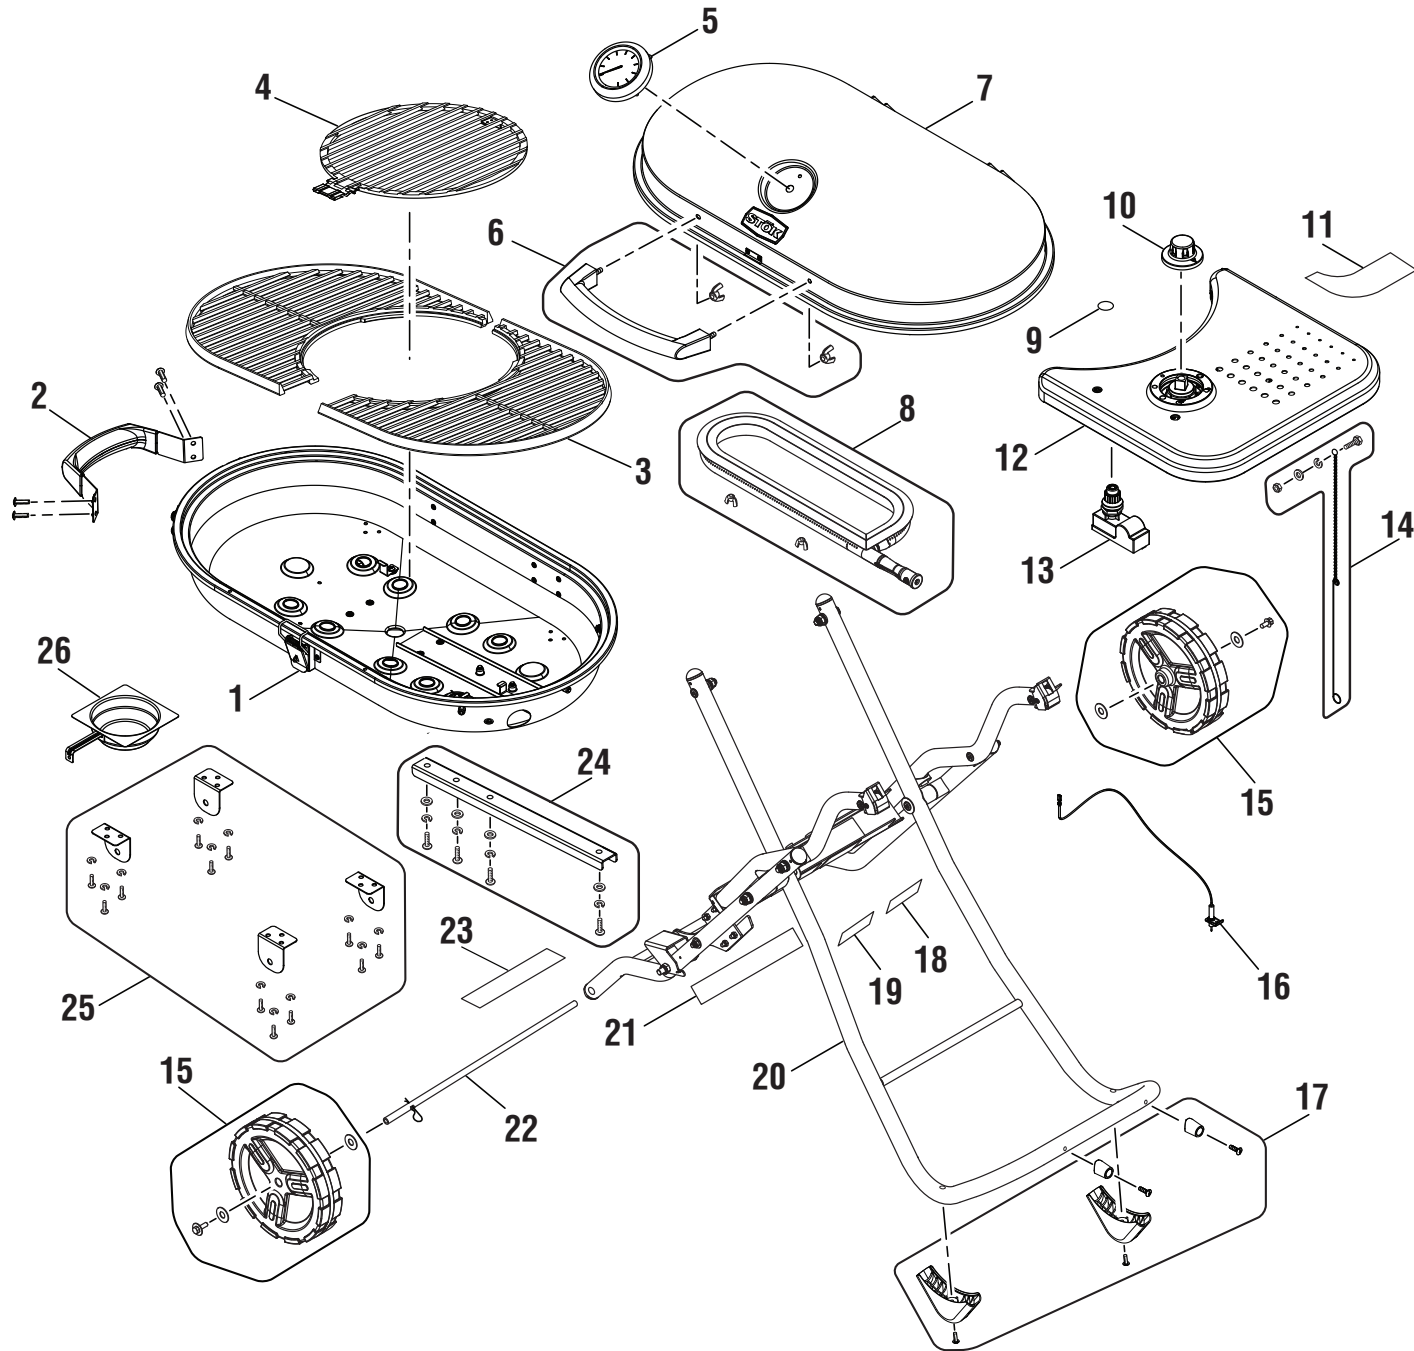

STÖK
LP Gas Gridiron™ Grill
Model No. STG1050
Repair Sheet

STOK PORTABLE GRILL - MODEL NUMBER STG1050

STOK PORTABLE GRILL – MODEL NUMBER STG1050

The model number will be found a label attached to the Leg Stand. Always mention the model number in all correspondence regarding your **PORTABLE GRILL** or when ordering repair parts.

PARTS LIST

KEY NO.	PART NUMBER	DESCRIPTION	QTY
1	081001043804	Firebox Assembly	1
2	081001043806	Firebox Side Handle	1
3	081001043823	Grate.....	1
4	081001043812	Grate Insert.....	1
5	081001043007	Temperature Gauge.....	1
6	081001043822	Hood Handle w/Wing Nuts.....	1
7	081001043802	Hood Assembly	1
8	081001043825	Burner Assembly w/Wing Nuts.....	1
9	081001043907	Ignitor Label.....	1
10	081001043026	Control Knob	1
11	081001043906	Lighting Instruction Label	1
12	081001043807	Side Shelf Assembly.....	1
13	081001043034	Electronic Ignitor.....	1
14	081001043827	Match Holder Assembly w/Hardware.....	1
15	081001043824	Wheel Assembly w/Hardware.....	2
16	081001043826	Electrode Assembly w/Hardware	1
17	081001043830	Leg Stand Foot and Rest w/Hardware	2
18	081001043905	Data Label	1
19	081001043903	Caution Label	1
20	081001043813	Leg Stand Assembly.....	1
21	081001043902	Danger Warning Label	1
22	081001043831	Wheel Axle w/Hitch Pin	1
23	081001043904	Regulatory Warning Label	1
24	081001043828	Shelf Support Bracket w/Hardware.....	1
25	081001043829	Leg Stand Bracket w/Hardware	4
26	081001043811	Grease Cup.....	1