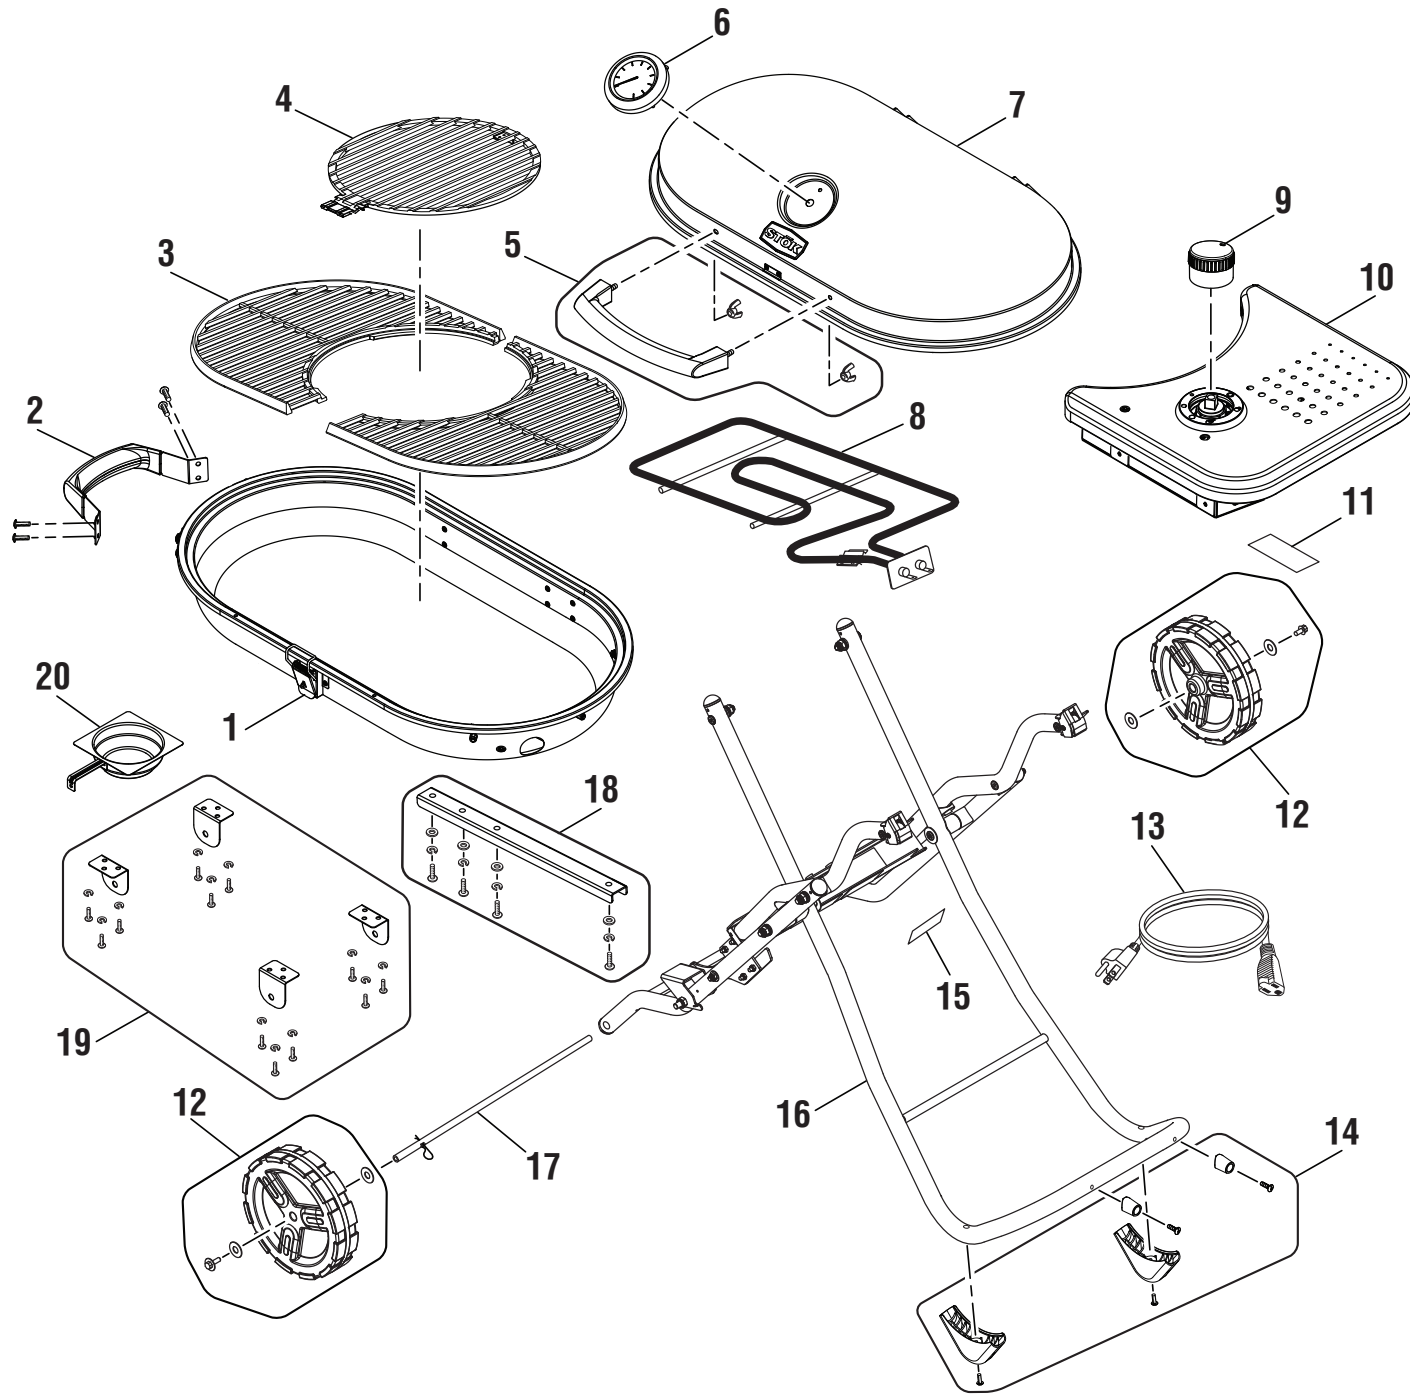

**STÖK**  
**Electric Gridiron™ Grill**  
**Model No. STE1050**  
**Repair Sheet**

STOK PORTABLE GRILL - MODEL NUMBER STE1050

**STOK PORTABLE GRILL – MODEL NUMBER STE1050**

The model number will be found a label attached to the Leg Stand. Always mention the model number in all correspondence regarding your **PORTABLE GRILL** or when ordering repair parts.

**PARTS LIST**

<b>KEY NO.</b>	<b>PART NUMBER</b>	<b>DESCRIPTION</b>	<b>QTY</b>
1	081001068804	Firebox Assembly .....	1
2	081001043806	Firebox Side Handle .....	1
3	081001043823	Grate .....	1
4	081001043812	Grate Insert.....	1
5	081001043822	Hood Handle w/Wing Nuts.....	1
6	081001068003	Temperature Gauge w/Hardware.....	1
7	081001068802	Hood Assembly .....	1
8	081001068806	Heating Element w/Hardware.....	1
9	081001068025	Control Knob .....	1
10	081001068807	Side Shelf Assembly.....	1
11	081001068905	Data Label .....	1
12	081001043824	Wheel Assembly w/Hardware.....	2
13	081001068026	Power Cord.....	1
14	081001043830	Leg Stand Foot and Rest w/Hardware .....	2
15	081001068903	Caution Label .....	1
16	081001043813	Leg Stand Assembly.....	1
17	081001043831	Wheel Axle w/Hitch Pin .....	1
18	081001043828	Shelf Support Bracket w/Hardware.....	1
19	081001043829	Leg Stand Bracket w/Hardware .....	4
20	081001043811	Grease Cup.....	1